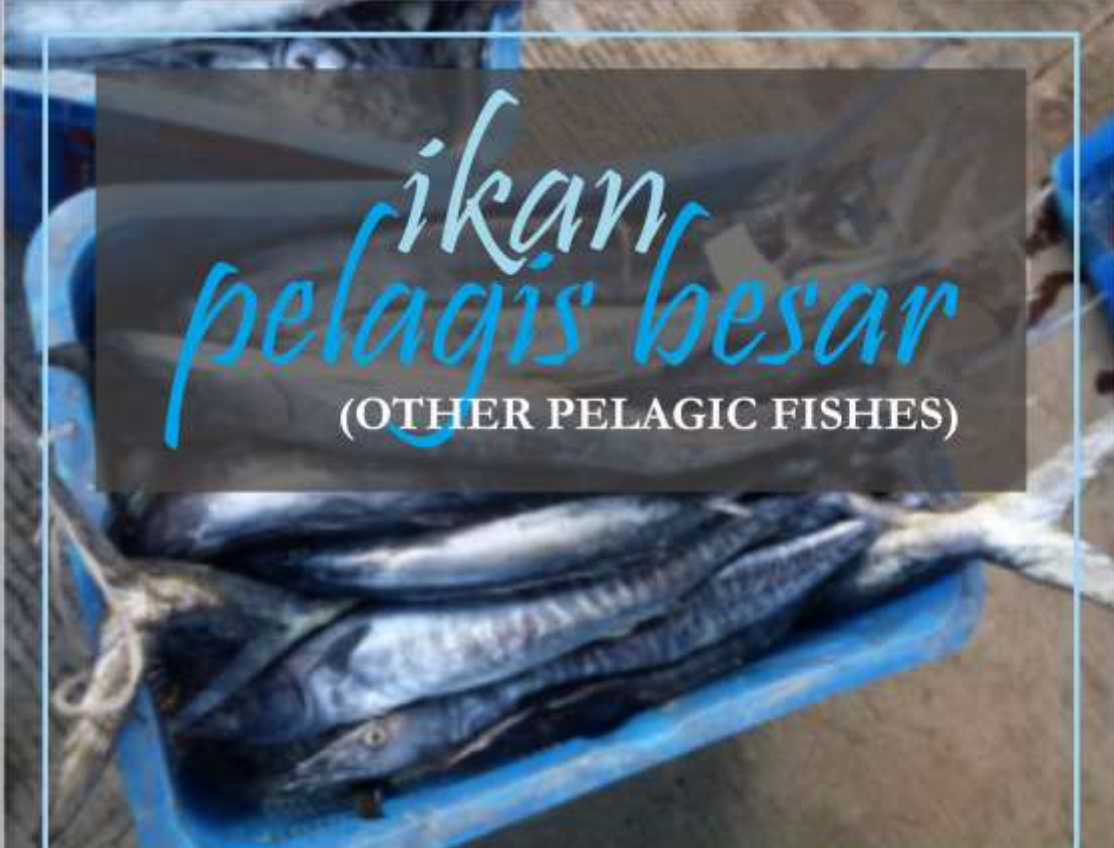

ikan pelagis besar

(OTHER PELAGIC FISHES)